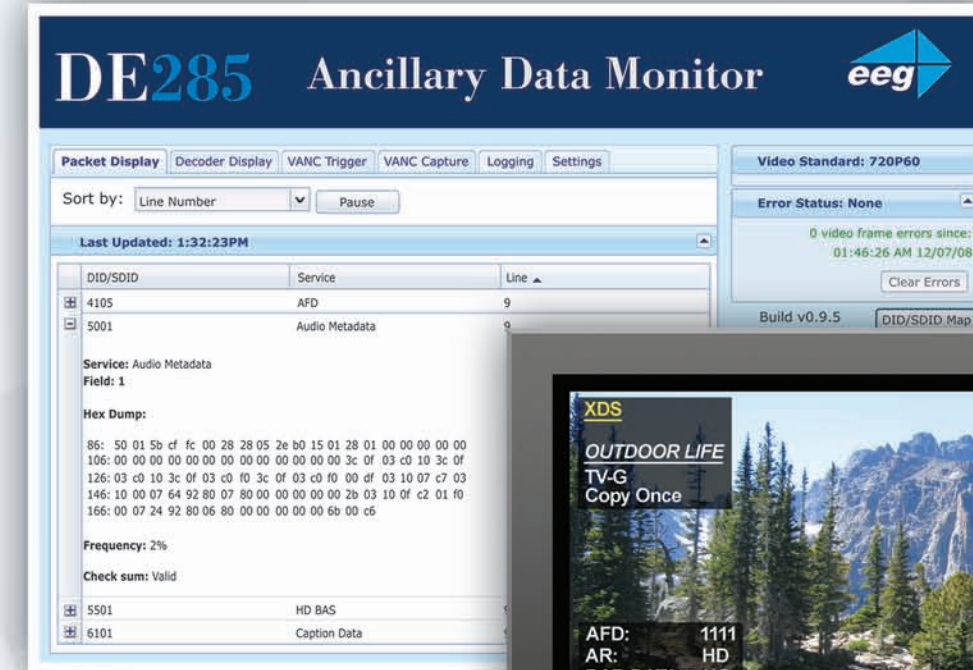

The Captioning Solutions Company

BROADCAST SOLUTIONS

ONE AND DONE

THE EEG DE285 STREAMLINES
PROGRAM MONITORING AND ANALYSIS

DE285

EEG, the first name in workflow for broadcast and post production, is the one with the most advanced system for program monitoring and analysis: The DE285 HD Caption Decoder/VANC Monitor.

With the DE285, VANC analysis reaches far deeper than even a waveform monitor can go. Live monitoring features include VANC packet presence detection and sorting, highly customizable pause-and-resume triggers, and fully automated packet logging. Combine that with simultaneous HD-SDI overlay of CC, AFD, XDS and Audio Metadata for monitoring, plus level and phase of up to 8 channels of AES embedded audio, and you're always equipped with the latest information.

WEB WORKFLOW: Get hands on with an extremely powerful web interface, offering possibly the most complete toolset yet for sifting and capturing live VANC data. The EEG 285 system sorts data by its line location in VANC, by DID/SDID, or through decoding of known services. It also offers a full data dump for all packets, which can be frozen in place at any time for analysis.

SEE IT ALL: The EEG DE285 provides simultaneous on-screen display of all decoded data types, including captioning, AFD (Active Format Descriptors), XDS including V-chip and CGMS-A, Audio Metadata, Broadcast Flag, and Embedded Audio levels. The built-in embedded audio monitor displays levels with peak holds for up to eight embedded channels, plus phase for stereo pairs.